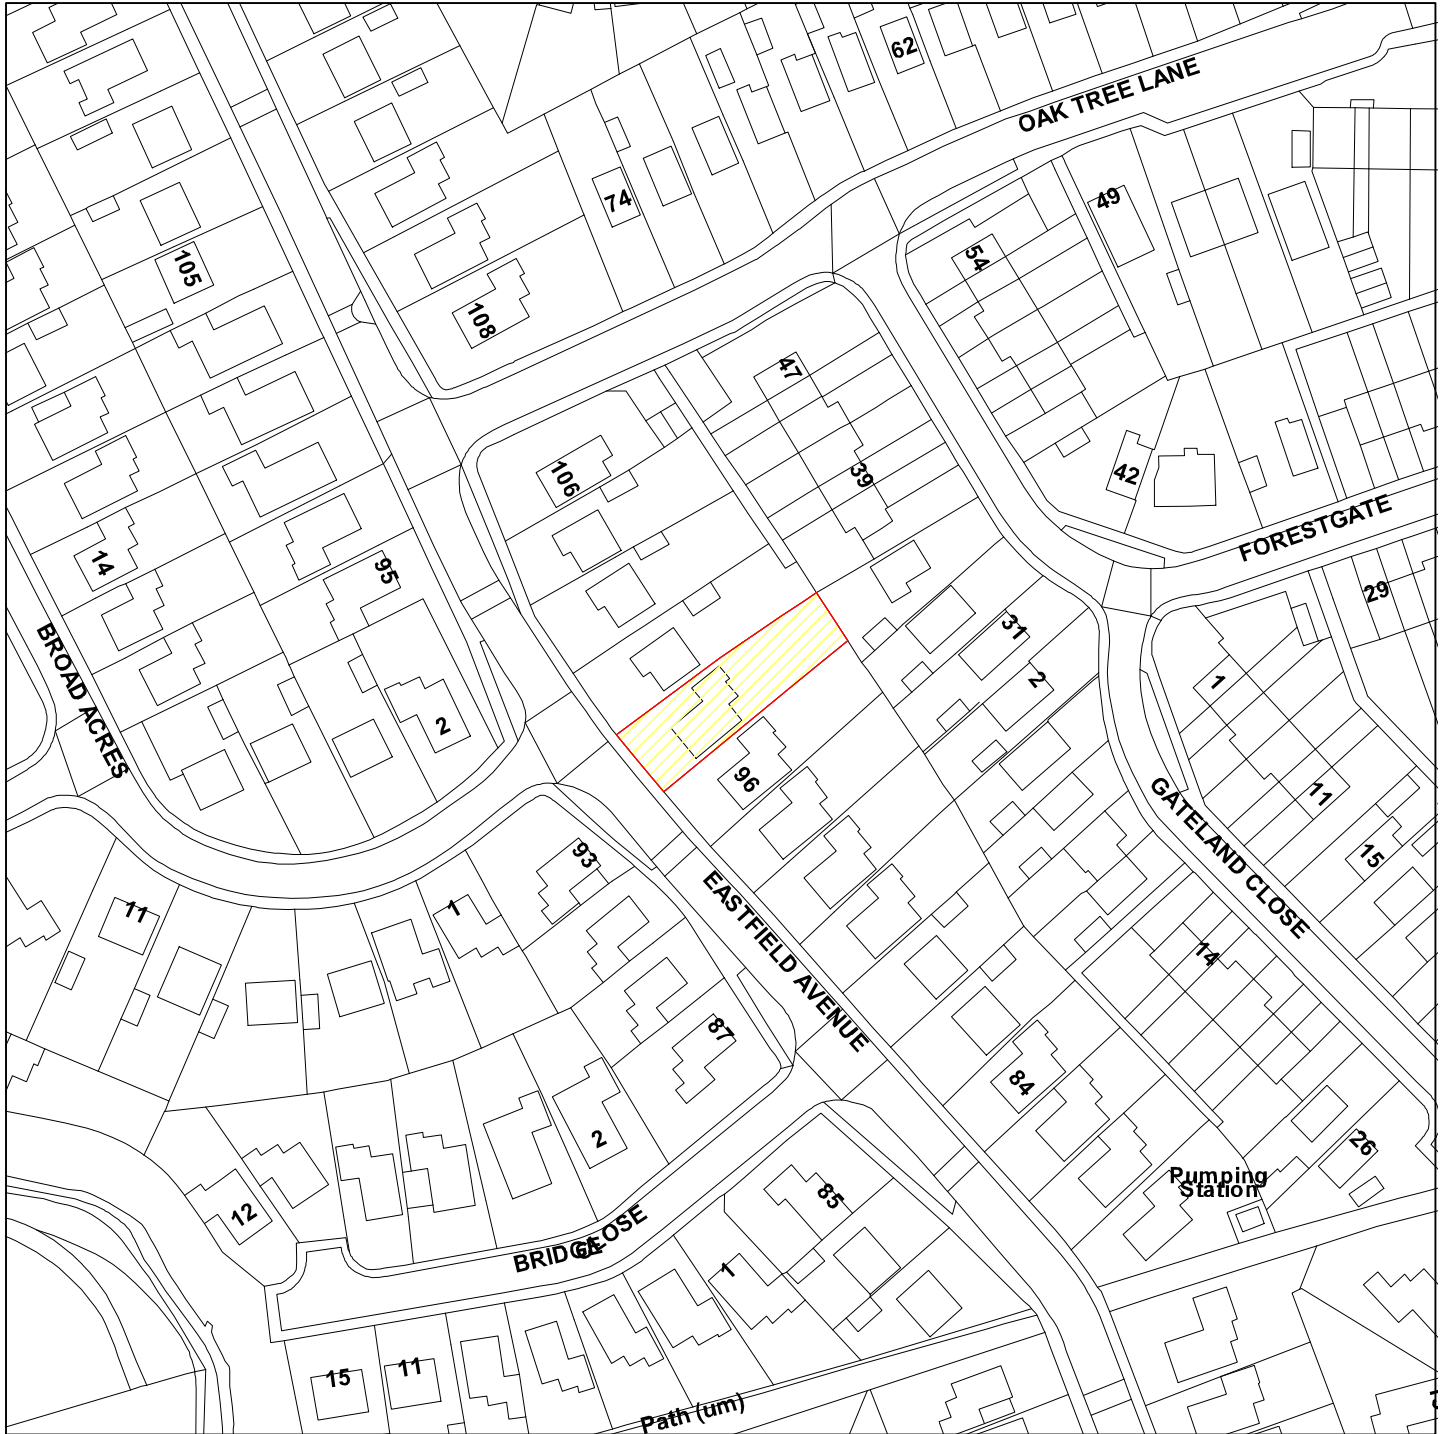

# 12/00804/FUL

98 Eastfield Avenue, Haxby

GIS by ESRI (UK)

Scale : 1:1250

Reproduced from the Ordnance Survey map with the permission of the Controller of Her Majesty's Stationery Office © Crown Copyright 2000.

Unauthorised reproduction infringes Crown Copyright and may lead to prosecution or civil proceedings.

<b>Organisation</b>	City of York Council
<b>Department</b>	Planning and Sustainable Development
<b>Comments</b>	
<b>Date</b>	23 April 2012
<b>SLA Number</b>	Not Set